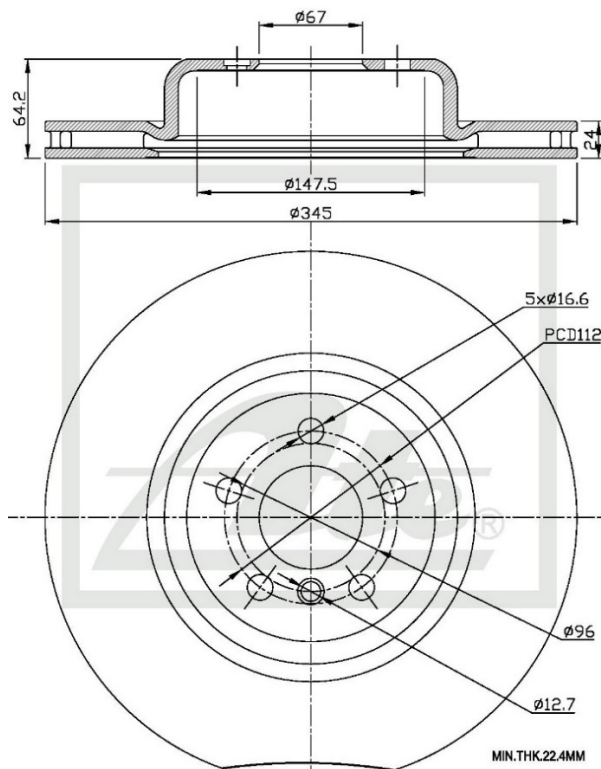

NEW PART NUMBER

Drawing

Details of New Part

Brake Disc - Rear

Product Dimensions

Diameter - 345mm

Thickness - 24mm

Height - 64.2mm

PCD - 112mm

Spigot - 67mm

Package Dimensions

Weight - 10500g

L - 390mm

W - 375mm

H - 80mm

Barcode